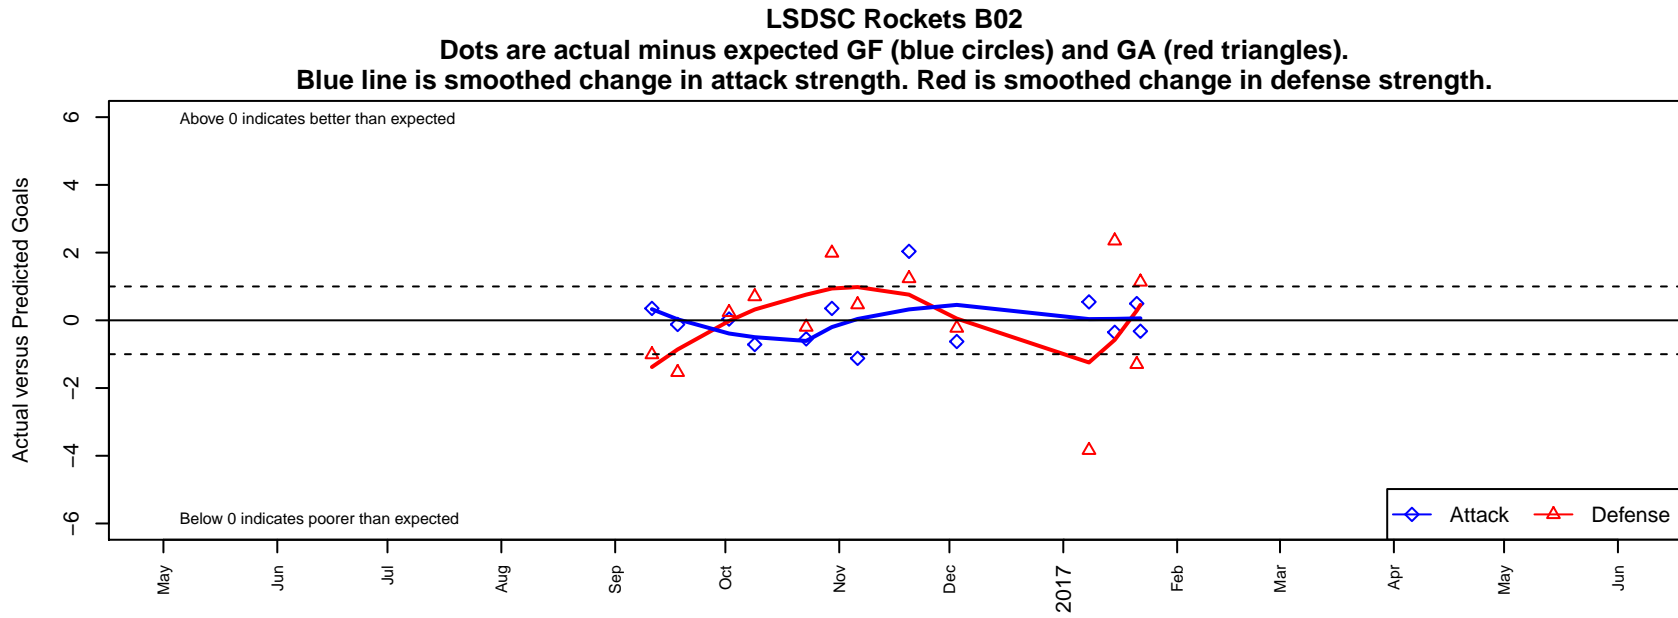

# LSDSC Rockets B02

, WA  
B02 total strength=1100  
attack=4.13 defense=1.94  
fall league = SSUL B01 Div 2

alt names used:  
LSDSC Rockets

Venues played:  
2016 SSUL B01 Division 2  
2016 Founders Cup B02 Div A

**attack and defense variance (black dot)  
relative to other teams  
and top 10 in region**

**attack and defense rating  
relative to others at age  
and all opponents in last 13 months**

**Performance relative to 13 month average**