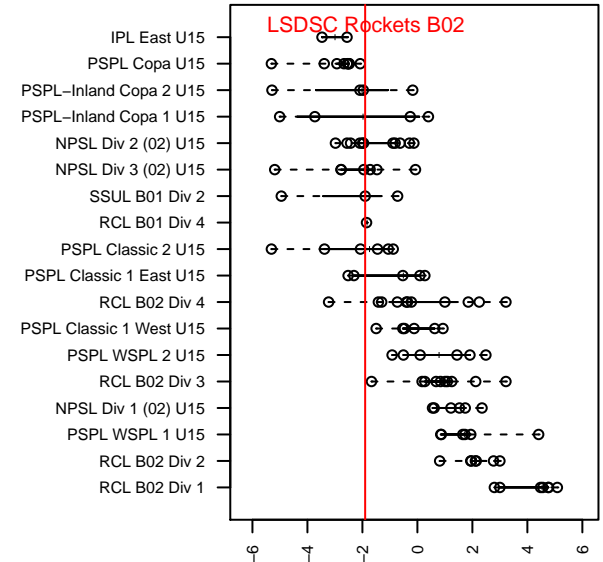

# LSDSC Rockets B02

, WA  
B02 total strength=1100  
attack=4.13 defense=1.94  
fall league = SSUL B01 Div 2

alt names used:  
LSDSC Rockets

Venues played:  
2016 SSUL B01 Division 2  
2016 Founders Cup B02 Div A

**attack and defense variance (black dot)  
relative to other teams  
and top 10 in region**

**attack and defense rating  
relative to others at age  
and all opponents in last 13 months**

**Performance relative to 13 month average**

**Performance relative to 13 month average**

<b>date</b>	<b>home</b>		<b>away</b>		<b>venue</b>	<b>pred.home</b>	<b>pred.away</b>
2017-01-22	Washington Timbers Red 2 B02	2	LSDSC Rockets B02	1	2016 Founders Cup B02 Div A	3.13	1.32
2017-01-21	Seattle United S White B02	3	LSDSC Rockets B02	3	2016 Founders Cup B02 Div A	1.70	2.51
2017-01-15	LSDSC Rockets B02	1	Mukilteo Rush B02	0	2016 Founders Cup B02 Div A	1.35	2.35
2017-01-08	LSDSC Rockets B02	1	NSC Vortex Green B02	11	2016 Founders Cup B02 Div A	0.46	7.16
2016-12-03	LSDSC Rockets B02	1	Shelton FC B01	4	2016 SSUL B01 Division 2	1.63	3.77
2016-11-20	Southlake Select Defiance B01	1	LSDSC Rockets B02	5	2016 SSUL B01 Division 2	2.24	2.96
2016-11-06	LSDSC Rockets B02	0	Kent United Green B02	2	2016 SSUL B01 Division 2	1.12	2.46
2016-10-30	LSDSC Rockets B02	1	STU Evolution Yellow B01	2	2016 SSUL B01 Division 2	0.65	3.99
2016-10-23	STU Evolution White B01	5	LSDSC Rockets B02	0	2016 SSUL B01 Division 2	4.80	0.55
2016-10-09	LSDSC Rockets B02	5	STU Evolution Black B02	0	2016 SSUL B01 Division 2	5.71	0.70
2016-10-02	LSDSC Rockets B02	3	Southlake Select Defiance B01	2	2016 SSUL B01 Division 2	2.96	2.24
2016-09-18	Kent United Green B02	4	LSDSC Rockets B02	1	2016 SSUL B01 Division 2	2.46	1.12
2016-09-11	STU Evolution Yellow B01	5	LSDSC Rockets B02	1	2016 SSUL B01 Division 2	3.99	0.65